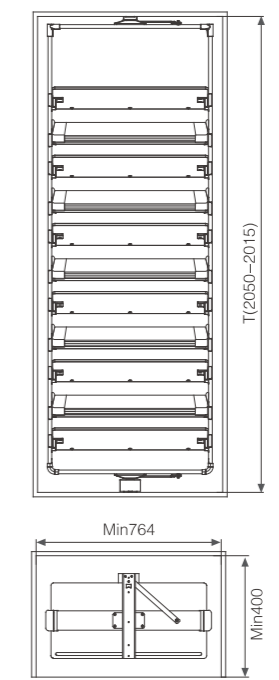

WARDROBE CLOTHES HANGER

星享·旋转鞋架

星享旋转鞋架
ROTATING SHOE RACK

型号 Model	品名 Name	宽x深x高 WidthxDepthxHeight	适用柜体 Suitable cabinet
SHXJ08004XZ	豪华缓冲旋转鞋架(4层)	705x360x(885-985)mm	800x(885-985)mm
SHXJ08006XZ	豪华缓冲旋转鞋架(6层)	705x360x(1155-1255)mm	800x(1155-1255)mm
SHXJ08008XZ	豪华缓冲旋转鞋架(8层)	705x360x(1425-1525)mm	800x(1425-1525)mm
SHXJ08010XZ	豪华缓冲旋转鞋架(10层)	705x360x(1695-1795)mm	800x(1695-1795)mm
SHXJ08012XZ	豪华缓冲旋转鞋架(12层)	705x360x(1965-2065)mm	800x(1965-2065)mm

注：适用柜体高度为柜体内净高度

产品特点 CHARACTERISTICS

专为定制家居设计，双面旋转结构，阻尼连动设计，适用于入户鞋柜和衣柜鞋具分类收纳；超大型收纳功能，可根据喜好和习惯做鞋具分类；加厚全铝框架搭配搭配皮饰纹鞋架层板，高端大气上档次！

Designed for customized household, double-sided rotating structure, damping linkage design; It can be used for classification and storage of indoor shoe cabinet and wardrobe, Super large storage function, and according to preferences and habits to do shoes classification; Thickened aluminum frame with leather trim shoe frame laminate; High-end atmosphere on the level.