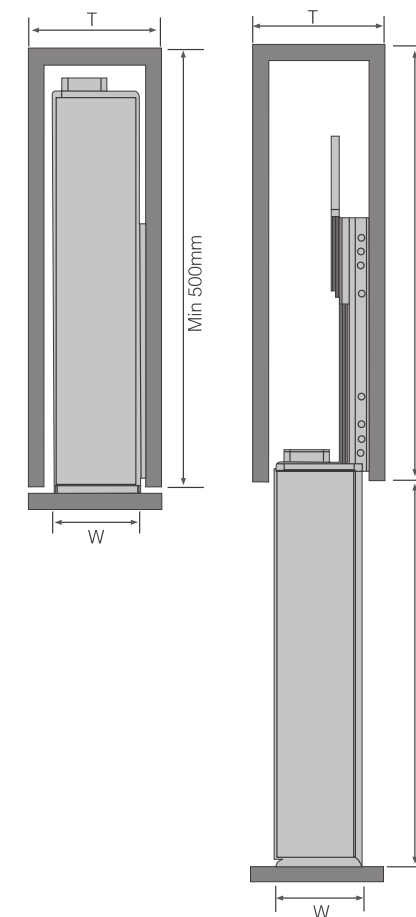

结构尺寸 DIMENSION

产品图 PRODUCTS

产品参数 PARAMETERS

HIGH CABINET NARROW BASKET / 全铝黑晶高深侧拉篮(全通透)

型号 Item	柜体宽度 Cabinet (T)	宽x深x高 Width x Depth x Height	柜体高度 Cabinet Height	描述 Description
SH150-4 左(left)	150mm	W105 x D475 x H1140mm	1350-1500mm	4层
SH150-4右 (right)	150mm	W105 x D475 x H1140mm	1350-1500mm	4层
SH150-6左 (left)	150mm	W105 x D475 x H1765mm	1800-2000mm	6层 (2层+4层组合)
SH150-6右 (right)	150mm	W105 x D475 x H1765mm	1800-2000mm	6层 (2层+4层组合)

注：型号备注“左”，物品适合于右侧取出； 型号备注“右”，物品适合于左侧取出