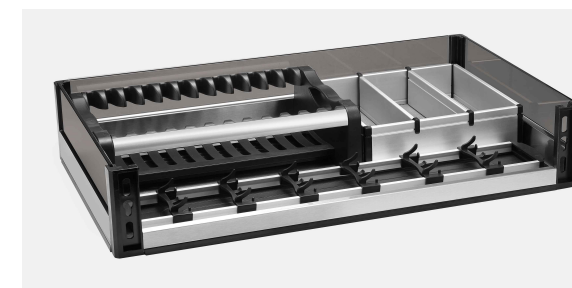

结构尺寸 DIMENSION

产品图 PRODUCTS

不锈钢板式玻璃三边碗盘篮 Three-side dish basket

不锈钢板式玻璃三边平篮 Three-side flat basket

产品参数 PARAMETERS

THREE-SIDES DISH BASKET / 不锈钢板式玻璃三边碗盘篮

型号 Item	柜体宽度 Cabinet (T)	宽x深x高 Width x Depth x Height
SHSB110600W	600mm	W514 x D430 x H170mm
SHSB110700W	700mm	W614 x D430 x H170mm
SHSB110720W	720mm	W634 x D430 x H170mm
SHSB110750W	750mm	W664 x D430 x H170mm
SHSB110800W	800mm	W714 x D430 x H170mm
SHSB110900W	900mm	W814 x D430 x H170mm

● 描述 Description : 非标尺寸可定制 Non-standard size can be customized

THREE-SIDES FLAT BASKET / 不锈钢板式玻璃三边平篮

型号 Item	柜体宽度 Cabinet (T)	宽x深x高 Width x Depth x Height
SHSB110600P	600mm	W514 x D430 x H170mm
SHSB110700P	700mm	W614 x D430 x H170mm
SHSB110720P	720mm	W634 x D430 x H170mm
SHSB110750P	750mm	W664 x D430 x H170mm
SHSB110800P	800mm	W714 x D430 x H170mm
SHSB110900P	900mm	W814 x D430 x H170mm

● 描述 Description : 非标尺寸可定制 Non-standard size can be customized