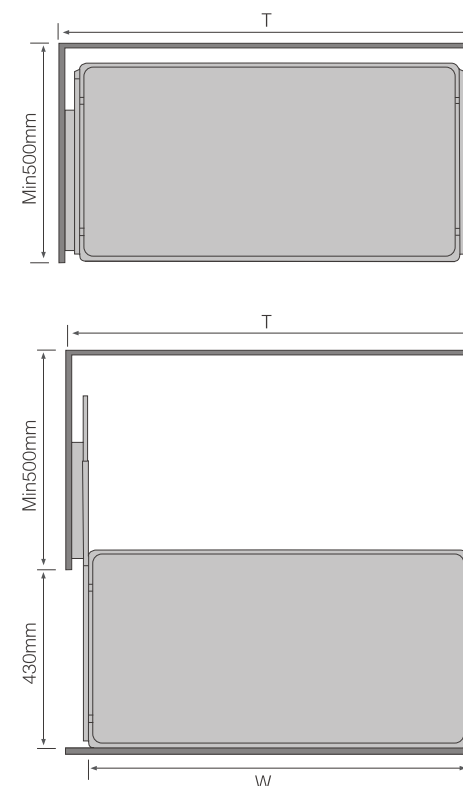

结构尺寸 DIMENSION

产品图 PRODUCTS

不锈钢板式玻璃三边碗盘篮 Three-side dish basket

不锈钢板式玻璃三边平篮 Three-side flat basket

产品参数 PARAMETERS

THREE-SIDES DISH BASKET / 不锈钢板式玻璃三边碗盘篮

型号 Item	柜体宽度 Cabinet (T)	宽x深x高 Width x Depth x Height
SHSB110600W	600mm	W514 x D430 x H170mm
SHSB110700W	700mm	W614 x D430 x H170mm
SHSB110720W	720mm	W634 x D430 x H170mm
SHSB110750W	750mm	W664 x D430 x H170mm
SHSB110800W	800mm	W714 x D430 x H170mm
SHSB110900W	900mm	W814 x D430 x H170mm

● 描述 Description : 非标尺寸可定制 Non-standard size can be customized

THREE-SIDES FLAT BASKET / 不锈钢板式玻璃三边平篮

型号 Item	柜体宽度 Cabinet (T)	宽x深x高 Width x Depth x Height
SHSB110600P	600mm	W514 x D430 x H170mm
SHSB110700P	700mm	W614 x D430 x H170mm
SHSB110720P	720mm	W634 x D430 x H170mm
SHSB110750P	750mm	W664 x D430 x H170mm
SHSB110800P	800mm	W714 x D430 x H170mm
SHSB110900P	900mm	W814 x D430 x H170mm

● 描述 Description : 非标尺寸可定制 Non-standard size can be customized