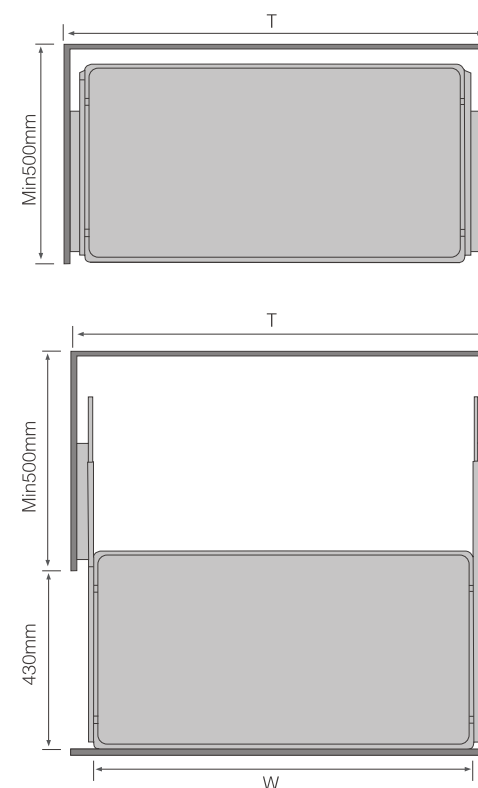

结构尺寸 DIMENSION

产品图 PRODUCTS

不锈钢板式三边碗盘篮 Three-side dish basket

不锈钢板式三边平篮 Three-side flat basket

产品参数 PARAMETERS

THREE-SIDES DISH BASKET / 不锈钢板式三边碗盘篮		
型号 Item	柜体宽度 Cabinet (T)	宽×深×高 Width x Depth x Height
SHSBS2333600W	600mm	W540 x D430 x H165mm
SHSBS2333700W	700mm	W640 x D430 x H165mm
SHSBS2333750W	750mm	W680 x D430 x H165mm
SHSBS2333800W	800mm	W740 x D430 x H165mm
SHSBS2333900W	900mm	W840 x D430 x H165mm

● 描述 Description : 非标尺寸可定制 Non-standard size can be customized

THREE-SIDES FLAT BASKET / 不锈钢板式三边平篮		
型号 Item	柜体宽度 Cabinet (T)	宽×深×高 Width x Depth x Height
SHSBS2333600P	600mm	W540 x D430 x H155mm
SHSBS2333700P	700mm	W640 x D430 x H155mm
SHSBS2333750P	750mm	W680 x D430 x H155mm
SHSBS2333800P	800mm	W740 x D430 x H155mm
SHSBS2333900P	900mm	W840 x D430 x H155mm

● 描述 Description : 非标尺寸可定制 Non-standard size can be customized