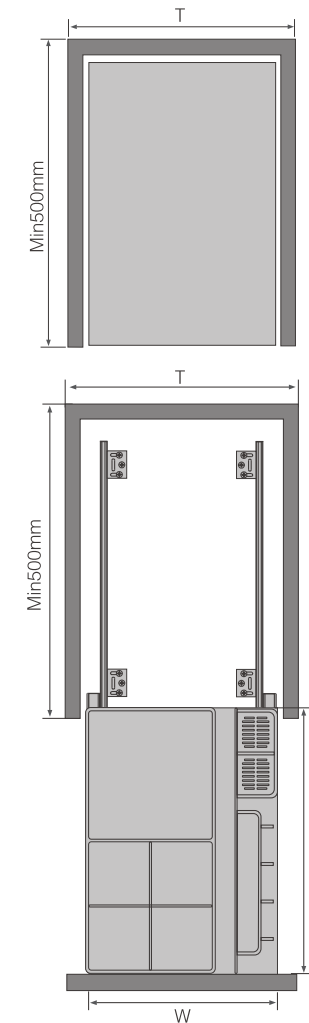

结构尺寸 DIMENSION

产品图 PRODUCTS

产品参数 PARAMETERS

MULTIFUNCTIONAL SEASONING BASKET / 不锈钢板式多功能调味篮			
型号 Item	柜体宽度 Cabinet (T)	宽x深x高 Width x Depth x Height	描述 Description
SHSBS2331300T	300mm	W305 x D430 x H435mm	Stainless Steel
SHSBS2331350T	350mm	W355 x D430 x H435mm	Stainless Steel
SHSBS2331400T	400mm	W405 x D430 x H435mm	Stainless Steel