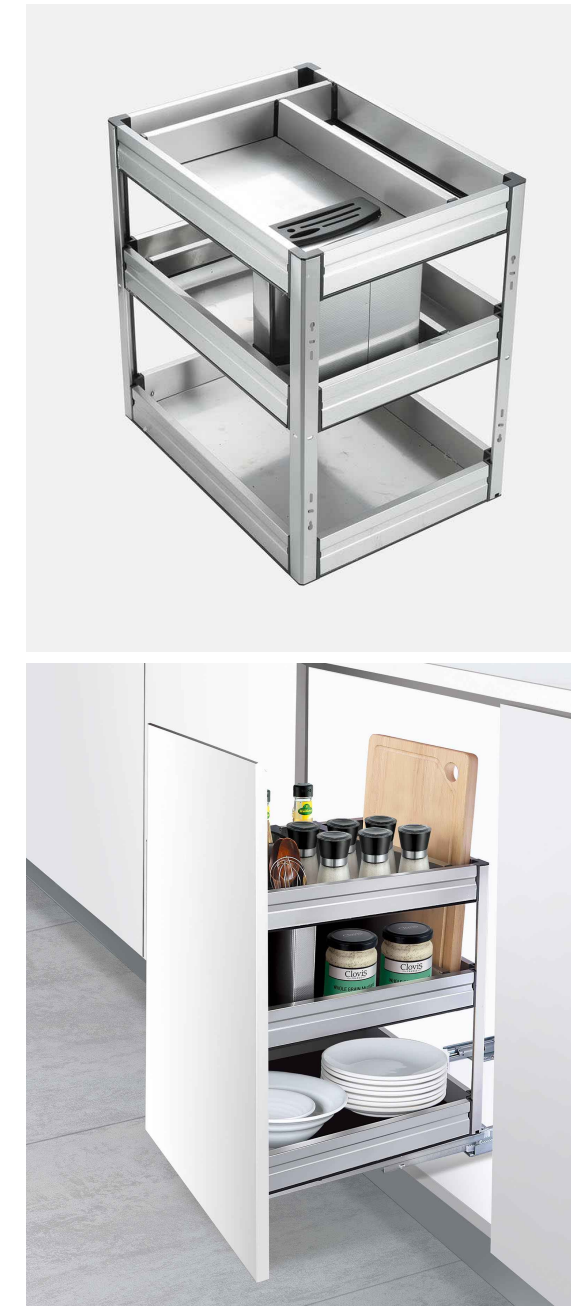

结构尺寸 DIMENSION

产品图 PRODUCTS

产品参数 PARAMETERS

MULTIFUNCTIONAL SEASONING BASKET / 不锈钢板式多功能调味篮			
型号 Item	柜体宽度 Cabinet (T)	宽x深x高 Width x Depth x Height	描述 Description
SHSBS2331300T	300mm	W305 x D430 x H435mm	Stainless Steel
SHSBS2331350T	350mm	W355 x D430 x H435mm	Stainless Steel
SHSBS2331400T	400mm	W405 x D430 x H435mm	Stainless Steel