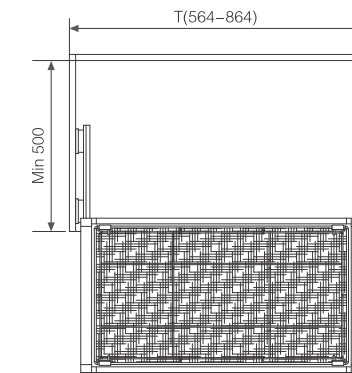

产品图 PRODUCTS

结构尺寸 DIMENSION

CLOTHING RATTAN BASKET 星享衣物篮

产品参数 PARAMETERS

型号/Model	品名/ Name	宽x深x高/ WidthxDepthxHeight	适用柜体/Suitable cabinet
SHYWL600T	高档阻尼藤编衣物篮600柜	564 x 460 x 230mm	600mm
SHYWL700T	高档阻尼藤编衣物篮700柜	664 x 460 x 230mm	700mm
SHYWL800T	高档阻尼藤编衣物篮800柜	764 x 460 x 230mm	800mm
SHYWL900T	高档阻尼藤编衣物篮900柜	864 x 460 x 230mm	900mm

产品特点 CHARACTERISTICS

精选环保材料手工编制，加深篮体更方便存放衣物，透气防霉；
 简欧流线型设计，主框架铁灰磨砂处理；
 框架可左右拉伸50mm,方便非标柜体调节安装；
 阻尼导轨配套导轨盖，静音顺畅更高档；
 超快安装方式，减少安装时间和步骤。

Wicker clothing basket selected environmental protection materials manual system, deepen the basket more convenient storage clothing, breathable and mildew proof;
 Simple European streamline design, main frame iron ash scrub treatment;
 The frame can be telescopic about 50mm, convenient non-standard cabinet body adjustment installation;
 Soft-closing slide with cover, quiet smooth and practical more high-grade;
 Quickly installation, reducing installation time and steps.