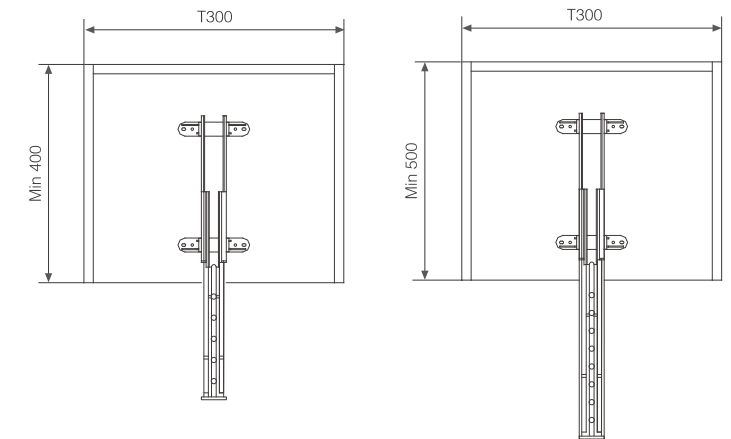

产品图 PRODUCTS

5珠挂衣器 Clothes hanger

8珠挂衣器 Clothes hanger

结构尺寸 DIMENSION

产品特点 CHARACTERISTICS

定制双阻尼导轨结构，顶部安装，5珠/8珠分隔；  
首创超快安装结构，区别于传统产品；  
兼顾了整个产品的高档次，快安装和实用性。

Customized double damping rail structure, top mount, 5 or 8 bead separation;  
First super fast installation structure, different from traditional products;  
Take into account the entire product of the high-grade, fast installation and practicality.

CLOTHES HANGER 星享挂衣器

产品参数 PARAMETERS

| 型号/Model | 品名/ Name    | 宽x深x高/ WidthxDepthxHeight | 适用柜体/Suitable cabinet |
|----------|-------------|---------------------------|-----------------------|
| SHGYQ05D | 高档阻尼顶装5珠挂衣器 | 120 x 310 x 115mm         | 不小于500mm              |
| SHGYQ08D | 高档阻尼顶装8珠挂衣器 | 120 x 450 x 115mm         | 不小于500mm              |