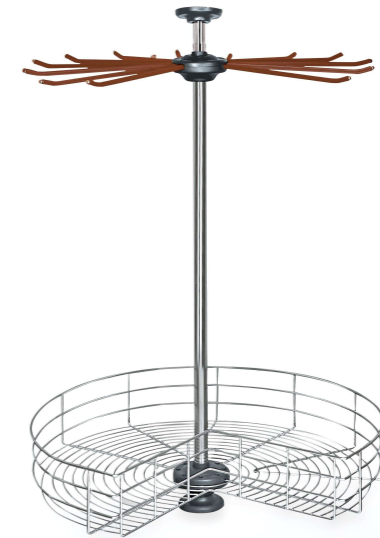

LARGE SWING TRAY WIRE BASKET  
星享转角大飞碟钢丝篮

产品参数 PARAMETERS

型号/Model	品名/ Name	直径x高/ Dimension x Height	适用柜体/Suitable cabinet
SHZ00002G	高档二层转角大飞碟钢丝篮	Ø740 x (950-1150)mm	不小于900mm

产品图 PRODUCTS

结构尺寸 DIMENSION

产品特点 CHARACTERISTICS

二层飞碟外观设计，专为转角柜定制；  
360度旋转，随心所欲改变方向；  
顶天立地结构，安装快捷，实用便利；  
加厚不锈钢支杆，更稳更安全；  
结构遵循人体使用习惯：中层裤子+底部衣物鞋包；  
中层13杆裤架标配防滑条；  
下层铁线衣物篮。

The appearance of the two-layer flying saucer design, customized for corner cabinet;  
360 degree rotation, change direction at will;  
Indomitable structure, fast installation, practical and convenient;  
Thickened stainless steel support bar, more stable and safer;  
Structure follows human body usage habit: middle layer pants + bottom clothing shoe bag;  
Middle level 13 - bar pants frame standard with non - slip bar;  
In the lower layer, there are two options: wire clothing basket and rattan clothing basket.