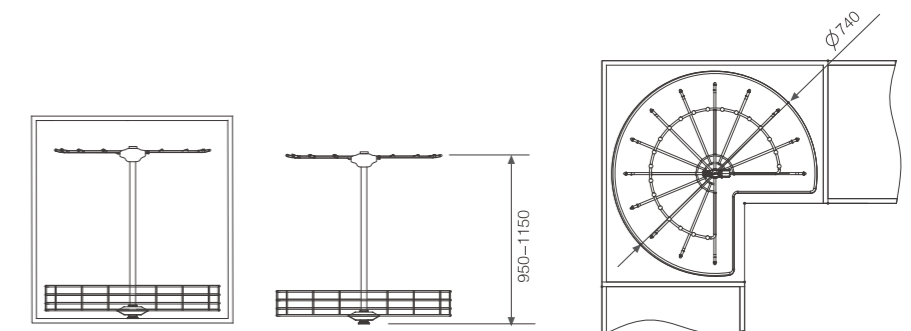

LARGE SWING TRAY WIRE BASKET  
星享转角大飞碟钢丝篮

产品参数 PARAMETERS

型号/Model	品名/ Name	直径x高/ Dimension x Height	适用柜体/Suitable cabinet
SHZ00002G	高档二层转角大飞碟钢丝篮	Ø740 x (950-1150)mm	不小于900mm

产品图 PRODUCTS

结构尺寸 DIMENSION

产品特点 CHARACTERISTICS

二层飞碟外观设计，专为转角柜定制；  
360度旋转，随心所欲改变方向；  
顶天立地结构，安装快捷，实用便利；  
加厚不锈钢支杆，更稳更安全；  
结构遵循人体使用习惯：中层裤子+底部衣物鞋包；  
中层13杆裤架标配防滑条；  
下层铁线衣物篮。

The appearance of the two-layer flying saucer design, customized for corner cabinet;  
360 degree rotation, change direction at will;  
Indomitable structure, fast installation, practical and convenient;  
Thickened stainless steel support bar, more stable and safer;  
Structure follows human body usage habit: middle layer pants + bottom clothing shoe bag;  
Middle level 13 - bar pants frame standard with non - slip bar;  
In the lower layer, there are two options: wire clothing basket and rattan clothing basket.