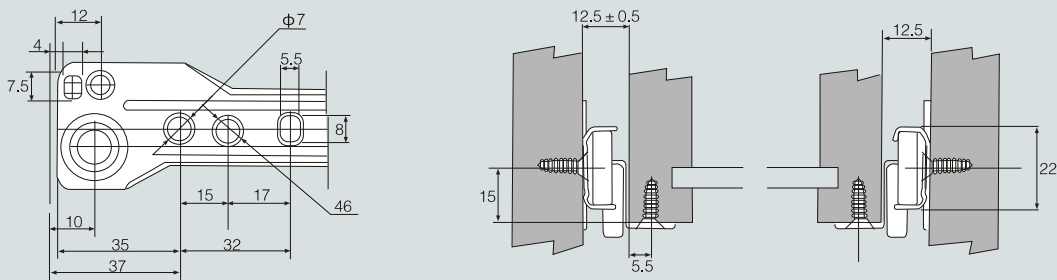

# SH308 美式消声滑轨

Bottom Mounted Slide With Bracket

- 厚度: 0.9mm、1.0mm、1.1mm、1.2mm
- 载重: 15、20、25kg
- 颜色: 白色、杏色、黑色、啡色或按要求
- 包装: U=20Sets      N=25Sets  
M=25Pcs/Side    P=100Pcs/Side
- 轮子带环形消音圈(A); 白色轮(B); 绿色耐磨轮(C)
- Thickness: 0.9mm, 1.0mm, 1.1mm, 1.2mm
- Dynamic load capacity: 15, 20, 25kg
- Color: white, almond, black, brown or as required
- Packaging: U=20Sets      N=25Sets  
M=25Pcs/Side    P=100Pcs/Side
- Wheel Rollers: rollers with ring noise reducer(a); white rollers(b); Rollers with green stripe noise reducer(c). or as required.

## 滑轨安装尺寸 Installation size

## 滑轨安装孔尺寸 Hole pattern